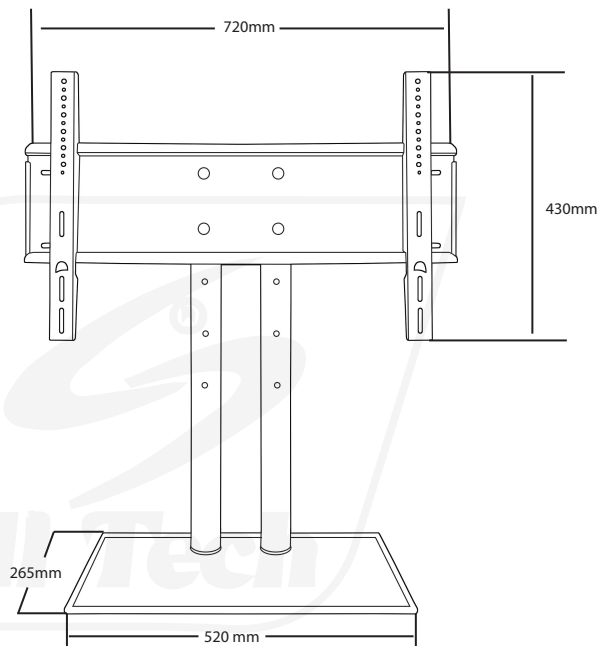

SH 4070B

Universal DeskTop Stand

Fit For Most 32" - 70"

Screen Size
32"- 70"

VESA Compatible
600x400

Weight Capacity
50Kg

Three customized height
settings with easy adjustment.

Glass base
supports your TV.

Cable management
maintains a clean look.